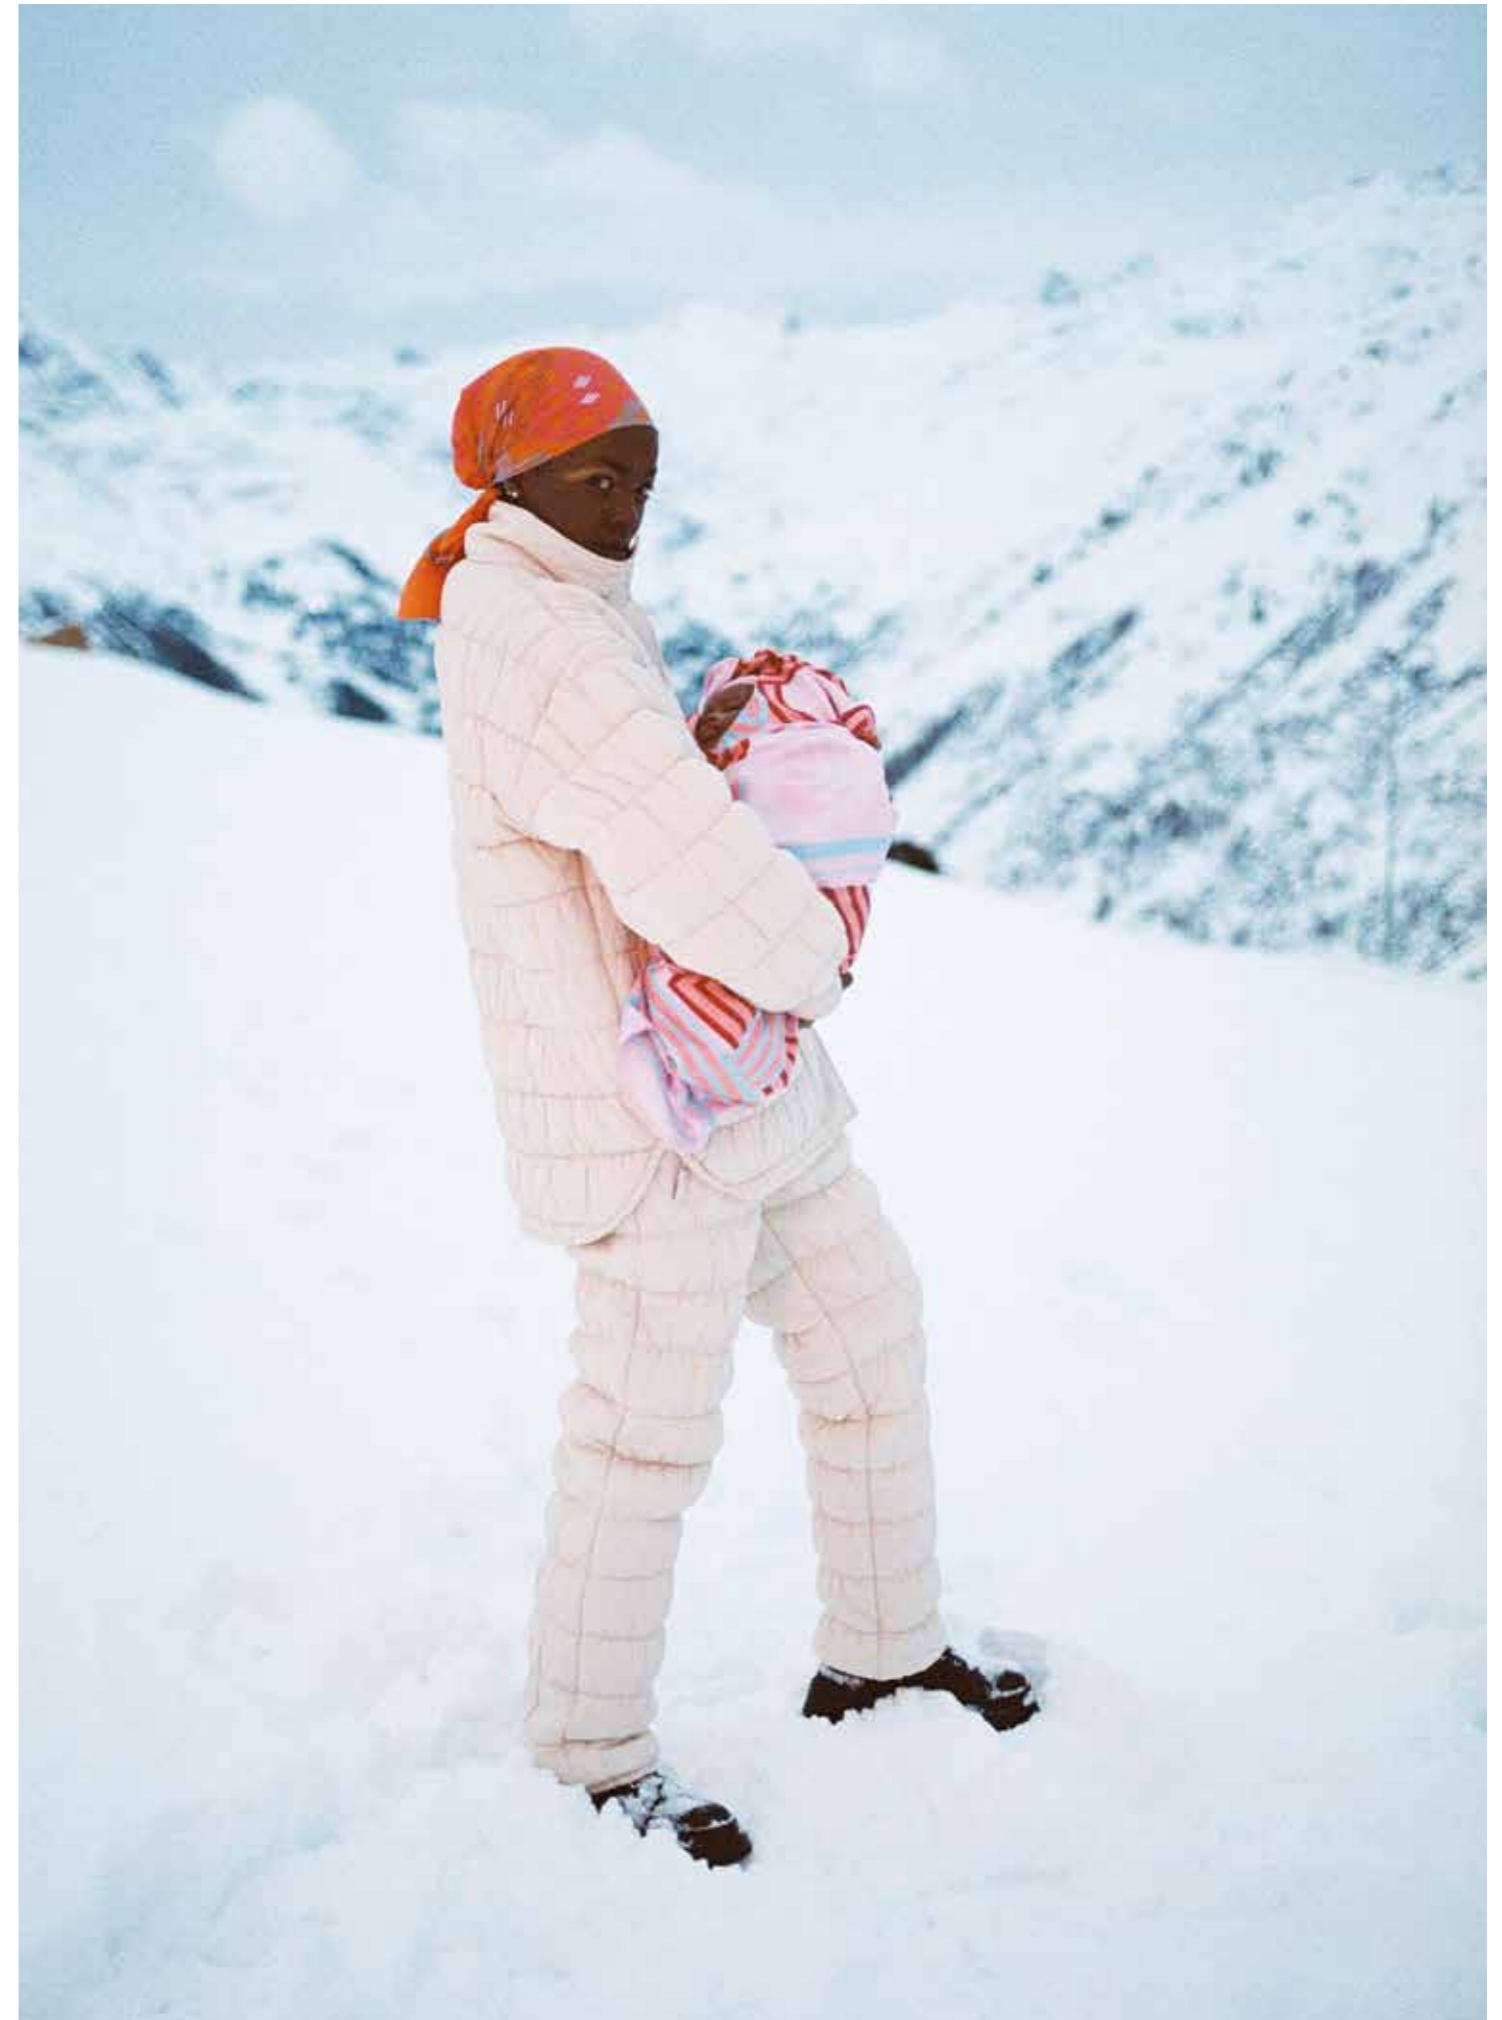

# MOONSTRUCK

*Art Direction Isabelle Vander Heyde & Stephanie Füz  
Photography Volvoretta by Jimena San Miguel*

I asked for the **MOON** and got you in return. So raise the sails, hoist the clouds and clap your hands: this ship is about to leave port and you, **my loves**, are in for the journey of a lifetime.

Isabelle: snow pants and jacket, **SEBNEM GUNAY**. Nick: joggers, sweater and jacket, **LIL SEB**.  
Marty: snow pants and jacket, **SEBNEM GUNAY**. Pyramid bag, **KAAI**. Stephanie: snow suit, **SEBNEM GUNAY**.  
Left page: Marty & Nick, rings, **ATELIER PALMIER**.

Left: Nick: sweater, **LIL SEB**. Maëlle: outdoor onesie and beanie, **ELLE AND RAPHA**.  
Right: Nola: teddy bomber and beanie, **ELLE AND RAPHA**. Sunglasses, **COURRÈGES**.  
Left page: Marty: perfume, **J'EMME**. Scarf, **CHARLOTTE BEAUDE**. Snow pants and jacket, **SEBNEM GUNAY**.

Left: Marty: scarf, **CHARLOTTE BEAUDE**. Snow suit, **SEBNEM GUNAY**.  
Jewellery, **ATELIER PALMIER**. Sunglasses, **LANVIN**.

Right: Nola: teddy bomber and beanie, **ELLE AND RAPHA**. Sunglasses, **COURRÈGES**. Snow boots, **SOREL**.  
Nick: sweater and joggers, **LIL SEB**. Sunglasses, **VINTAGE**.